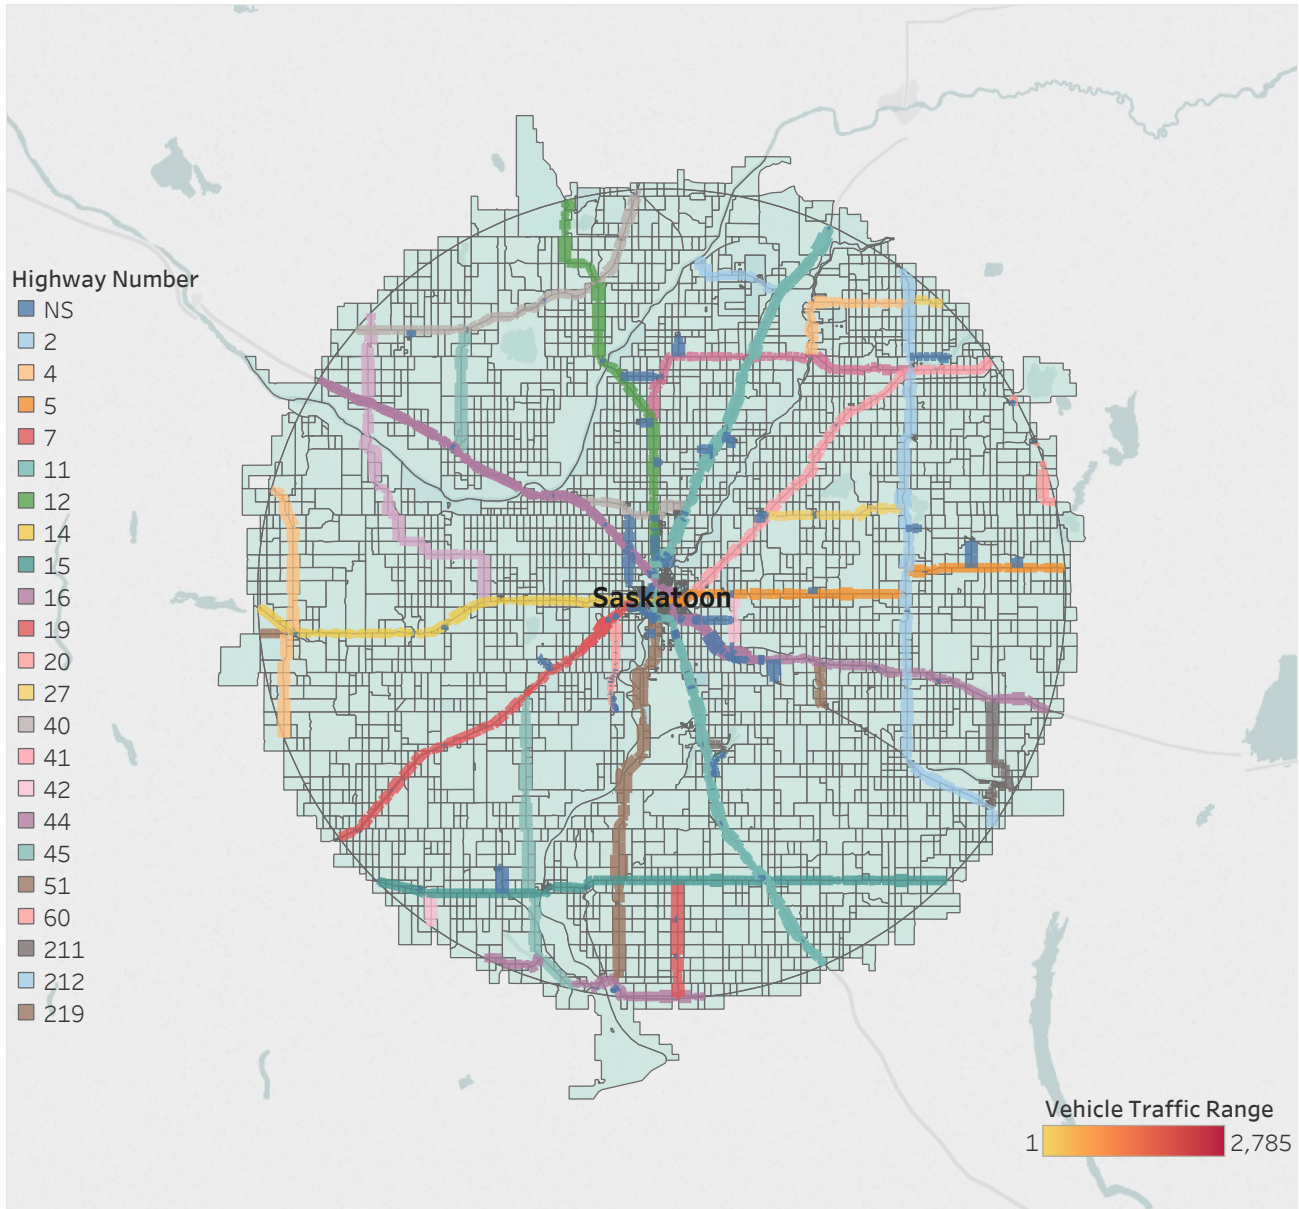

Metropolitan Area(s) & MHI Roads

KM From Metro Center

100

Metropolitan Area (s)

- Estevan
- Lloydminster
- Moose Jaw
- North Battleford
- Prince Albert
- Regina
- Saskatoon
- Swift Current
- Weyburn
- Yorkton

Year

- All
- 2011
- 2012
- 2013
- 2014
- 2015
- 2016
- 2017

Highway Traffic Volume (Million Vehicle Kms)